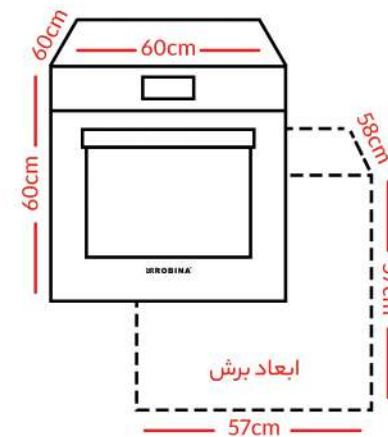

مشخصات :

EN Specifications :

- فن خنک کننده Blower
- فن کانوکشن
- دارای دو عدد سینی گود
- دارای شلف مفتولی
- ریل تلسکوپی
- ظرفیت ۷۰ لیتر
- مجهز به پوشش لعاب آسان تمیز شونده

- فر توکار تمام برق
- تمام شیشه
- درب سه چداره
- شیشه های جداشونده درب فر
- ۱۲ برنامه پخت اصلی
- صفحه کنترل لمسی
- قابلیت پخت ترکیبی تا ۴ ساعت مداوم
- جوجه گردان
- مجهز به سیستم یخ زدایی
- مجهز به ۴ المنت
- قفل کودک
- سینی سقف جهت شستشوی آسان فر

- Electric multifunction oven
- Glass finish
- Triple glazed oven door
- Internal removable glass
- 12 main cooking programs
- Full touch control panel
- Up to 4 hours combined programs
- Turnspit
- Defrosting
- 4 elements
- Child lock
- Enameled top tray

- Cooling blower fan
- Convection fan
- 2 enameled tray
- 1 wire grids
- Telescopic shelves rail
- 70 ltr oven capacity
- Easy clean enamel oven