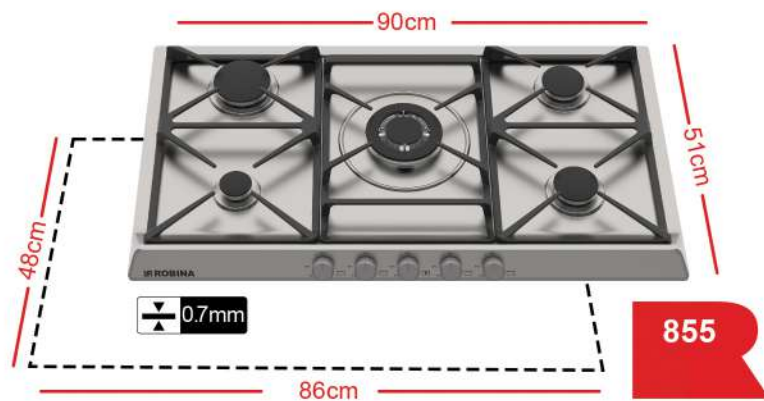

فا مشخصات :

- تمام استیل
- فندک اتوماتیک پشت شیر
- ولوم ها از جنس باکالیت (ضد حرارت)
- ترموکوبل تاپ تایم ORKLI اسپانیا
- شبکه چدن

EN Specifications:

- Stainless Steel Finish
- Automatic lighter
- Heat Resistant Knobs
- ORKLI top-time termocople
- Cast iron pan support