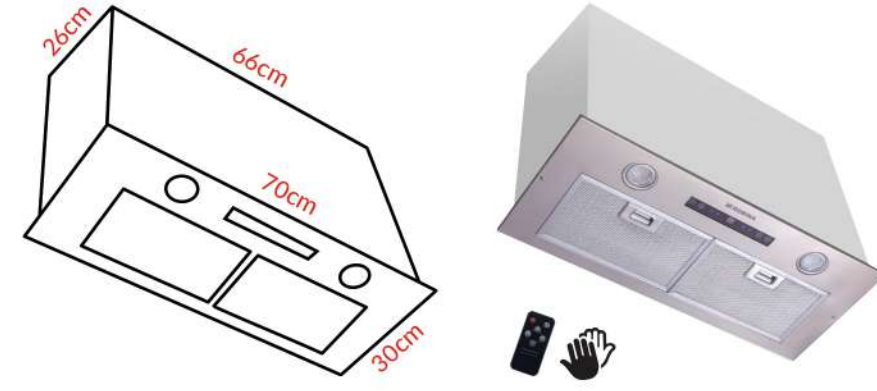

4030

فا مشخصات :

- پنل تاج لس (روشن و خاموش شدن توسط حرکت دست مقابل پنل)
- نما استیل
- موتور توربو ۴ دور
- فیلتر ۳ لایه آلومینیومی با قفل مرکزی فلزی
- صفحه کنترل لمسی به همراه ریموت کنترل
- میزان مکش ۷۵۰-۸۰۰ متر مکعب
- حجم صدا کمتر از ۶۰ دسی بل
- لامپ SMD

EN Specifications :

- Touchless control panel
- Satin stainless steel finish
- Turbo 4 speed motor
- 3 layers aluminium filter with metal lock
- Touch control panel with remot control
- Airflow 750-800 m3/h
- Noise : 60dB
- SMD light