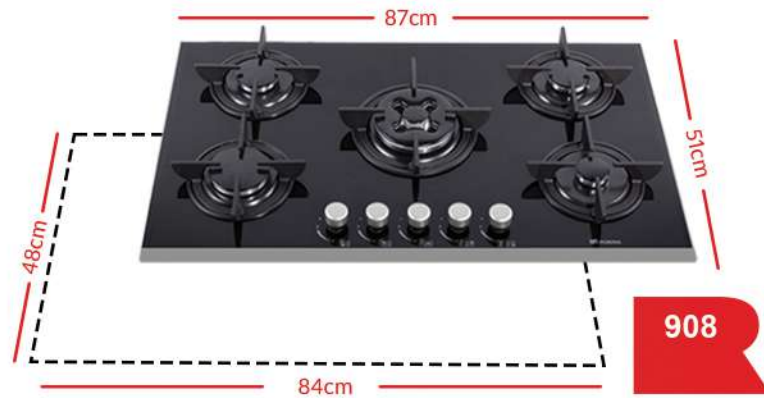

908

فا مشخصات :

- شیشه سکوریت آینه ای با مقاومت حرارتی ۴۰۰ درجه سانتی گراد و مستحکم در برابر ضربه و شوک حرارتی
- پلوپز ۳ ژینگلور
- فندک اتوماتیک پشت شیر
- ولوم ها از جنس باکالیت (ضد حرارت)
- ترموکوبل تاپ تایم ORKLI اسپانیا
- شبکه چدن

EN Specifications :

- Tempered mirror frame glass finish (up to 400°C heat)
- High efficiency semi rapid burner
- Automatic lighter
- Heat Resistant Knobs
- ORKLI top-time termocople
- Cast iron pan support