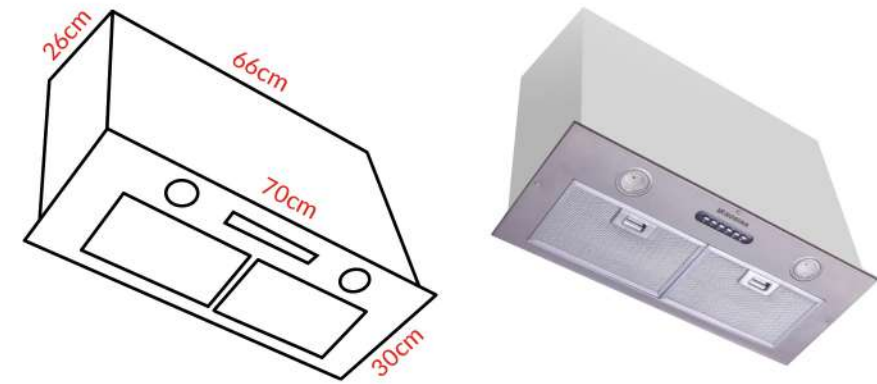

4010S

فا مشخصات :

- نما استیل
- موتور ۴ دور ۳۰k
- فیلتر ۳ لایه آلومینیومی با قفل مرکزی فلزی
- صفحه کنترل مکانیکی
- میزان مکش ۴۰۰ متر مکعب
- حجم صدا کمتر از ۵۵ دسی بل
- لامپ SMD

EN Specifications :

- Satin stainless steel finish
- K30 motor
- 3 layers aluminium filter with metal lock
- Mechanical control panel
- Airflow 400 m3/h
- Noise : 55dB
- SMD light