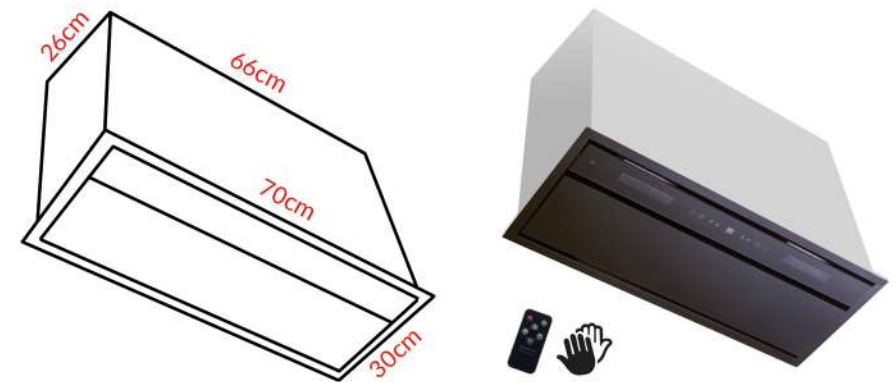

4040

فا مشخصات :

- پنل تاج لس (روشن و خاموش شدن توسط حرکت دست مقابل پنل)
- شیشه سکوریت با مقاومت حرارتی ۴۰۰ درجه سانتی گراد و مستحکم در برابر ضربه و شوک حرارتی
- موتور توربو ۴ دور
- فیلتر ۳ لایه آلومینیومی با قفل مرکزی فلزی
- صفحه کنترل لمسی به همراه ریموت کنترل
- میزان مکش ۷۵۰-۸۰۰ متر مکعب
- حجم صدا کمتر از ۶۰ دسی بل
- لامپ SMD

EN Specifications :

- Touchless control panel
- Black tempered glass finish (up to 400°C heat)
- Turbo 4 speed motor
- 3 layers aluminium filter with metal lock
- Touch control panel with remot control
- Airflow 750-800 m3/h
- Noise : 60dB
- SMD light