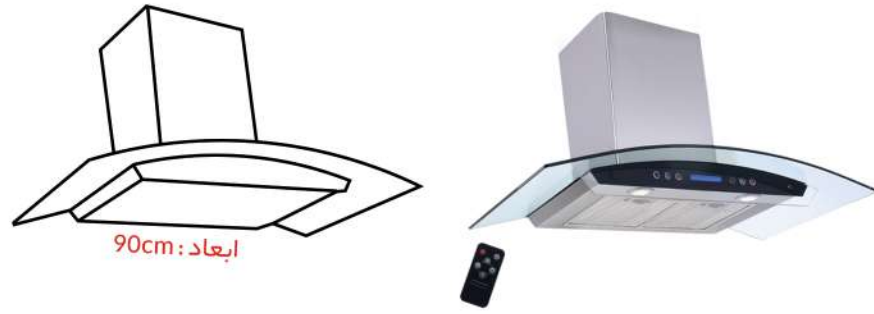

5012

فا مشخصات :

- کاور بدنه استیل با شیشه سکوریت و مقاومت حرارتی ۴۰۰ درجه سانتی گراد و مستحکم در برابر ضربه و شوک حرارتی
- موتور توربو ۴ دور
- فیلتر ۳ لایه آلومینیومی با قفل مرکزی فلزی
- مجهز به سنسور دود و حرارت
- صفحه کنترل لمسی به همراه ریموت کنترل
- مجهز به تایمر زماندار
- میزان مکش ۷۵۰-۸۰۰ متر مکعب
- حجم صدا کمتر از ۶۰ دسی بل
- لامپ SMD

EN Specifications :

- Stainless steel chimney with Crystal glass (up to 400°C heat)
- Turbo 4 speed motor
- 3 layers aluminium filter with metal lock
- Smoke and heat sensor
- Touch control panel with remot control
- Off-timer
- Airflow 750-800 m3/h
- Noise : 60dB
- SMD light