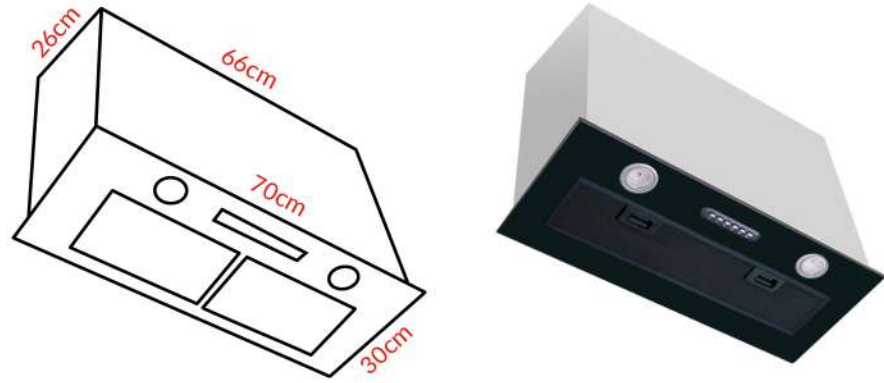

4010B

فا مشخصات :

- بدنه با ورق روغنی و رنگ کوره ای مشکی
- موتور ۴ دور ۳۰k
- فیلتر ۳ لایه آلومینیومی با قفل مرکزی فلزی
- صفحه کنترل مکانیکی
- میزان مکش ۴۰۰ متر مکعب
- حجم صدا کمتر از ۵۵ دسی بل
- لامپ SMD

EN Specifications :

- Black static colored metal
- K30 motor
- 3 layers aluminium filter with metal lock
- Mechanical control panel
- Airflow 400 m3/h
- Noise : 55dB
- SMD light